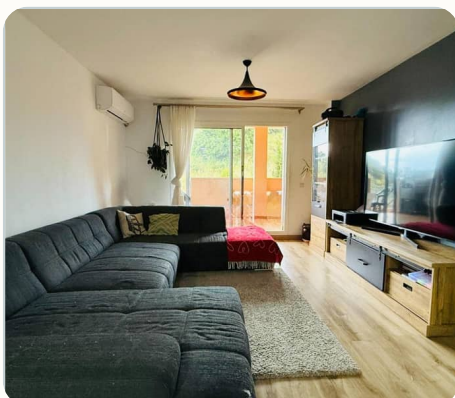

Gallery

Exclusiva vivienda en Rincón de la Victoria · Reference: CL000101

Scan to view full listing online