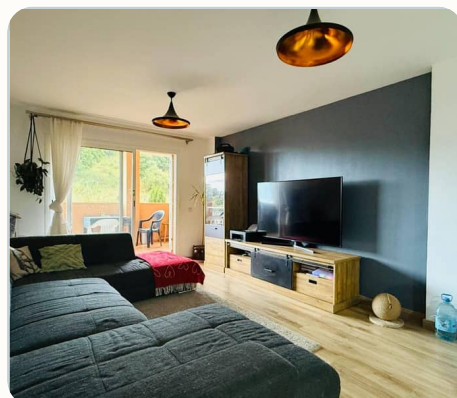

Gallery

Exclusiva vivienda en Rincón de la Victoria · Reference: CL000101

Scan to view full listing online