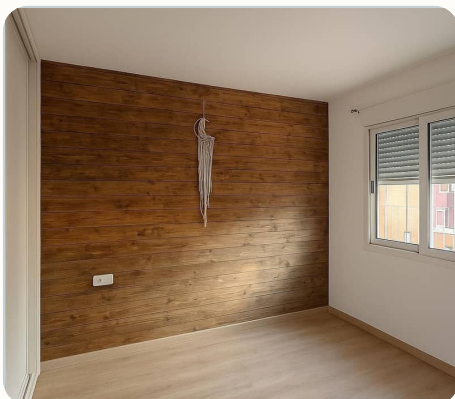

Gallery

Exclusiva vivienda en Rincón de la Victoria · Reference: CL000101

Scan to view full listing online